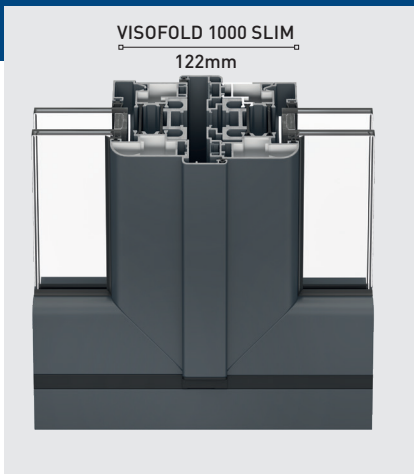

U Value 1.6W/m²K
Slide-Fold Door

Sight Line
94mm

CONFIGURATIONS

Many more designs are available. Please speak to your supplier for further information

THE VISOFOLD DOOR SERIES

TECHNICAL PERFORMANCE							DIMENSIONS				RECOMMENDED DESIGN LIMITS		
Visofold Series	U Value ¹	DSER ²	Air	Water	Wind	PAS24:2016 Certified	Frame Width	Frame Depth	Typical Line of Sight	Glass (double or triple glazed units)	Max o/a Width (per sash)	Max o/a Height (per sash)	Max Sash Weight
1000 Slim When using DV220 & DV221	1.6 W/m ² K	Band B	Class 4 600Pa	Class E 750Pa	Class 4 1800Pa	✓	102.5mm	70mm	122mm	24mm, 28mm, 32mm or 36mm	1200mm <small>(Sash widths over 900mm require ACDV295)</small>	2500mm*	100kg
6000 DV620 & DV622	1.6 W/m ² K	Band A	Class2 600Pa	Class 8A 450Pa	Class 3 1200Pa	✓	88mm	76mm or 82mm	94mm <small>(Slide and Fold door)</small>	24mm, 28mm, 32mm or 36mm	1000mm	2200mm**	100kg
Heritage DV624	1.6 W/m ² K	Band A	Class2 600Pa	Class 8A 450Pa	Class 3 1200Pa	✓	88mm	76mm or 82mm	94mm <small>(Slide and Fold door)</small>	24mm, 28mm, 32mm or 36mm	1000mm	2200mm**	100kg