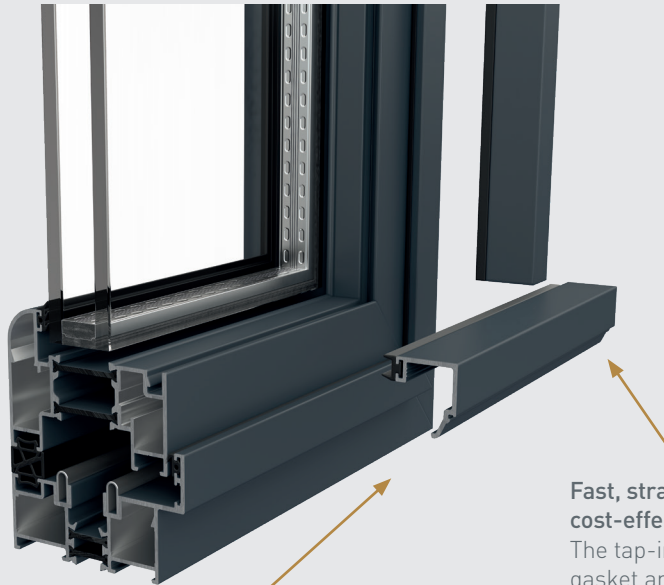

The sightlines have been reduced by 10mm to 122mm, to make the glazed area even larger, an important consideration for projects both large and small. Approved to the PAS24 security standard, the highly versatile, easy-to-operate system is the perfect option for even the largest project, capable of opening up an entire wall, yet presenting a contemporary, elegant, glazed façade when closed.

Now with the option of integrated gaskets on the sash and **QUICK GLAZE BEAD**

VISOFOLD 1000 SLIM FEATURES SMART'S **QUICK GLAZE BEAD**

Availability

Smart **QUICK GLAZE BEAD** is available in Naturals colours White (WP), Black (BL) and Anthracite Grey (KL005).

Slim line sashes now available with optional integrated gasket.

Easy removal

The combined bead/gasket has been designed to be easy to remove should any of the glazing panels need replacing.

Fast, straight forward and cost-effective installation

The tap-in integrated bead and gasket are simply tapped-in (rather than clipped in), making installation and glazing process faster, straight forward and more cost effective.

Why Choose A Smart SLIDE-FOLD DOOR