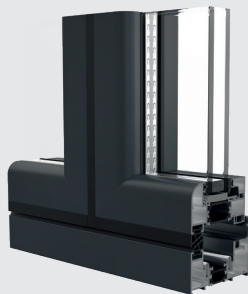

THRESHOLD
AND MEETING
STYLE SECTION

Visofold 6000

With the slimmest profiles in the Visofold range at just 94mm and inconspicuous hardware, Visofold 6000 provides a contemporary solution. This elegant door is available in both traditional sliding/folding and 'slide and stack' formats.

The system features a choice of internally or externally folding panels, which when open, sit flush to the frame. Sashes are hung from a floating mullion and slide on a recessed bottom roller and top guide, which allow ultra-slim profiles, smooth operation and robust security.

FEATURES AND SPECIFICATIONS

- Maximise Space and Light
  Visofold 6000 offers the slimmest profile of any slide-fold door system in the UK
- 94mm Sightline
- Matching Doors Available
  Matching residential single and French doors are available
- Maximise Light
  Visofold 6000 is available up to 2200mm (h) x 1000mm (w)
- PAS24:2016 Certified
  As well as high security glazing, the doors feature a highly robust locking mechanism that includes multi-point locks on the main opening sashes and shoot bolts on the floating panels