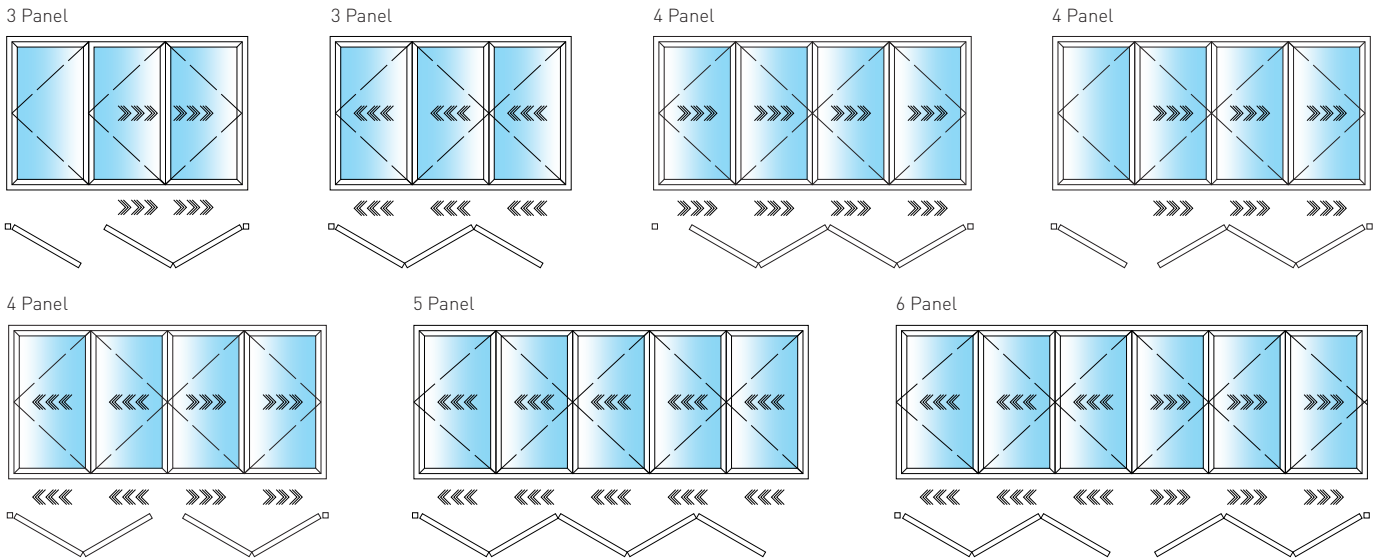

CONFIGURATIONS

Many more designs are available. Please speak to your supplier for further information