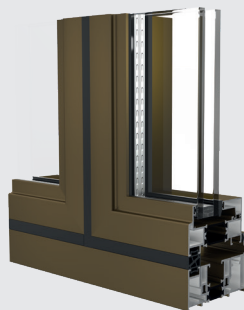

THRESHOLD
AND MEETING
STYLE SECTION