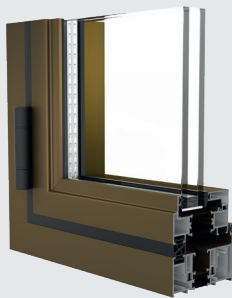

Visofold doors offer a wide choice of opening configurations to suit any application. Sashes can be folded internally or externally, at the side so the sashes all fold one way, at one end, to create a single entrance door for easy access, or in the middle to give the option of a double door.

The system features a choice of internally or externally folding panels, which when open, sit flush to the frame. Sashes are hung from a floating mullion and slide on a recessed bottom roller and top guide, which allow ultra-slim profiles, smooth operation and robust security.

FEATURES AND SPECIFICATIONS

- ◆ Maximise Space and Light
Visofold 6000 offers the slimmest profile of any slide-fold door system in the UK
- ◆ 94mm Sightline
- ◆ Matching Doors Available
Matching residential single and French doors are available
- ◆ Maximise Light
Visofold 6000 is available up to 2200mm (h) x 1000mm (w)
- ◆ PAS24:2016 Certified
As well as high security glazing, the doors feature a highly robust locking mechanism that includes multi-point locks on the main opening sashes and shoot bolts on the floating panels

Visofold Heritage features a choice of internally or externally folding panels, which sit flush to the frame when open. The sashes slide on a bottom roller and top guide to provide smooth operation and robust security.