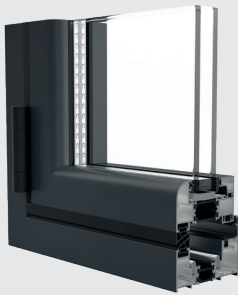

OUTER FRAME &
SASH CORNER
SECTION